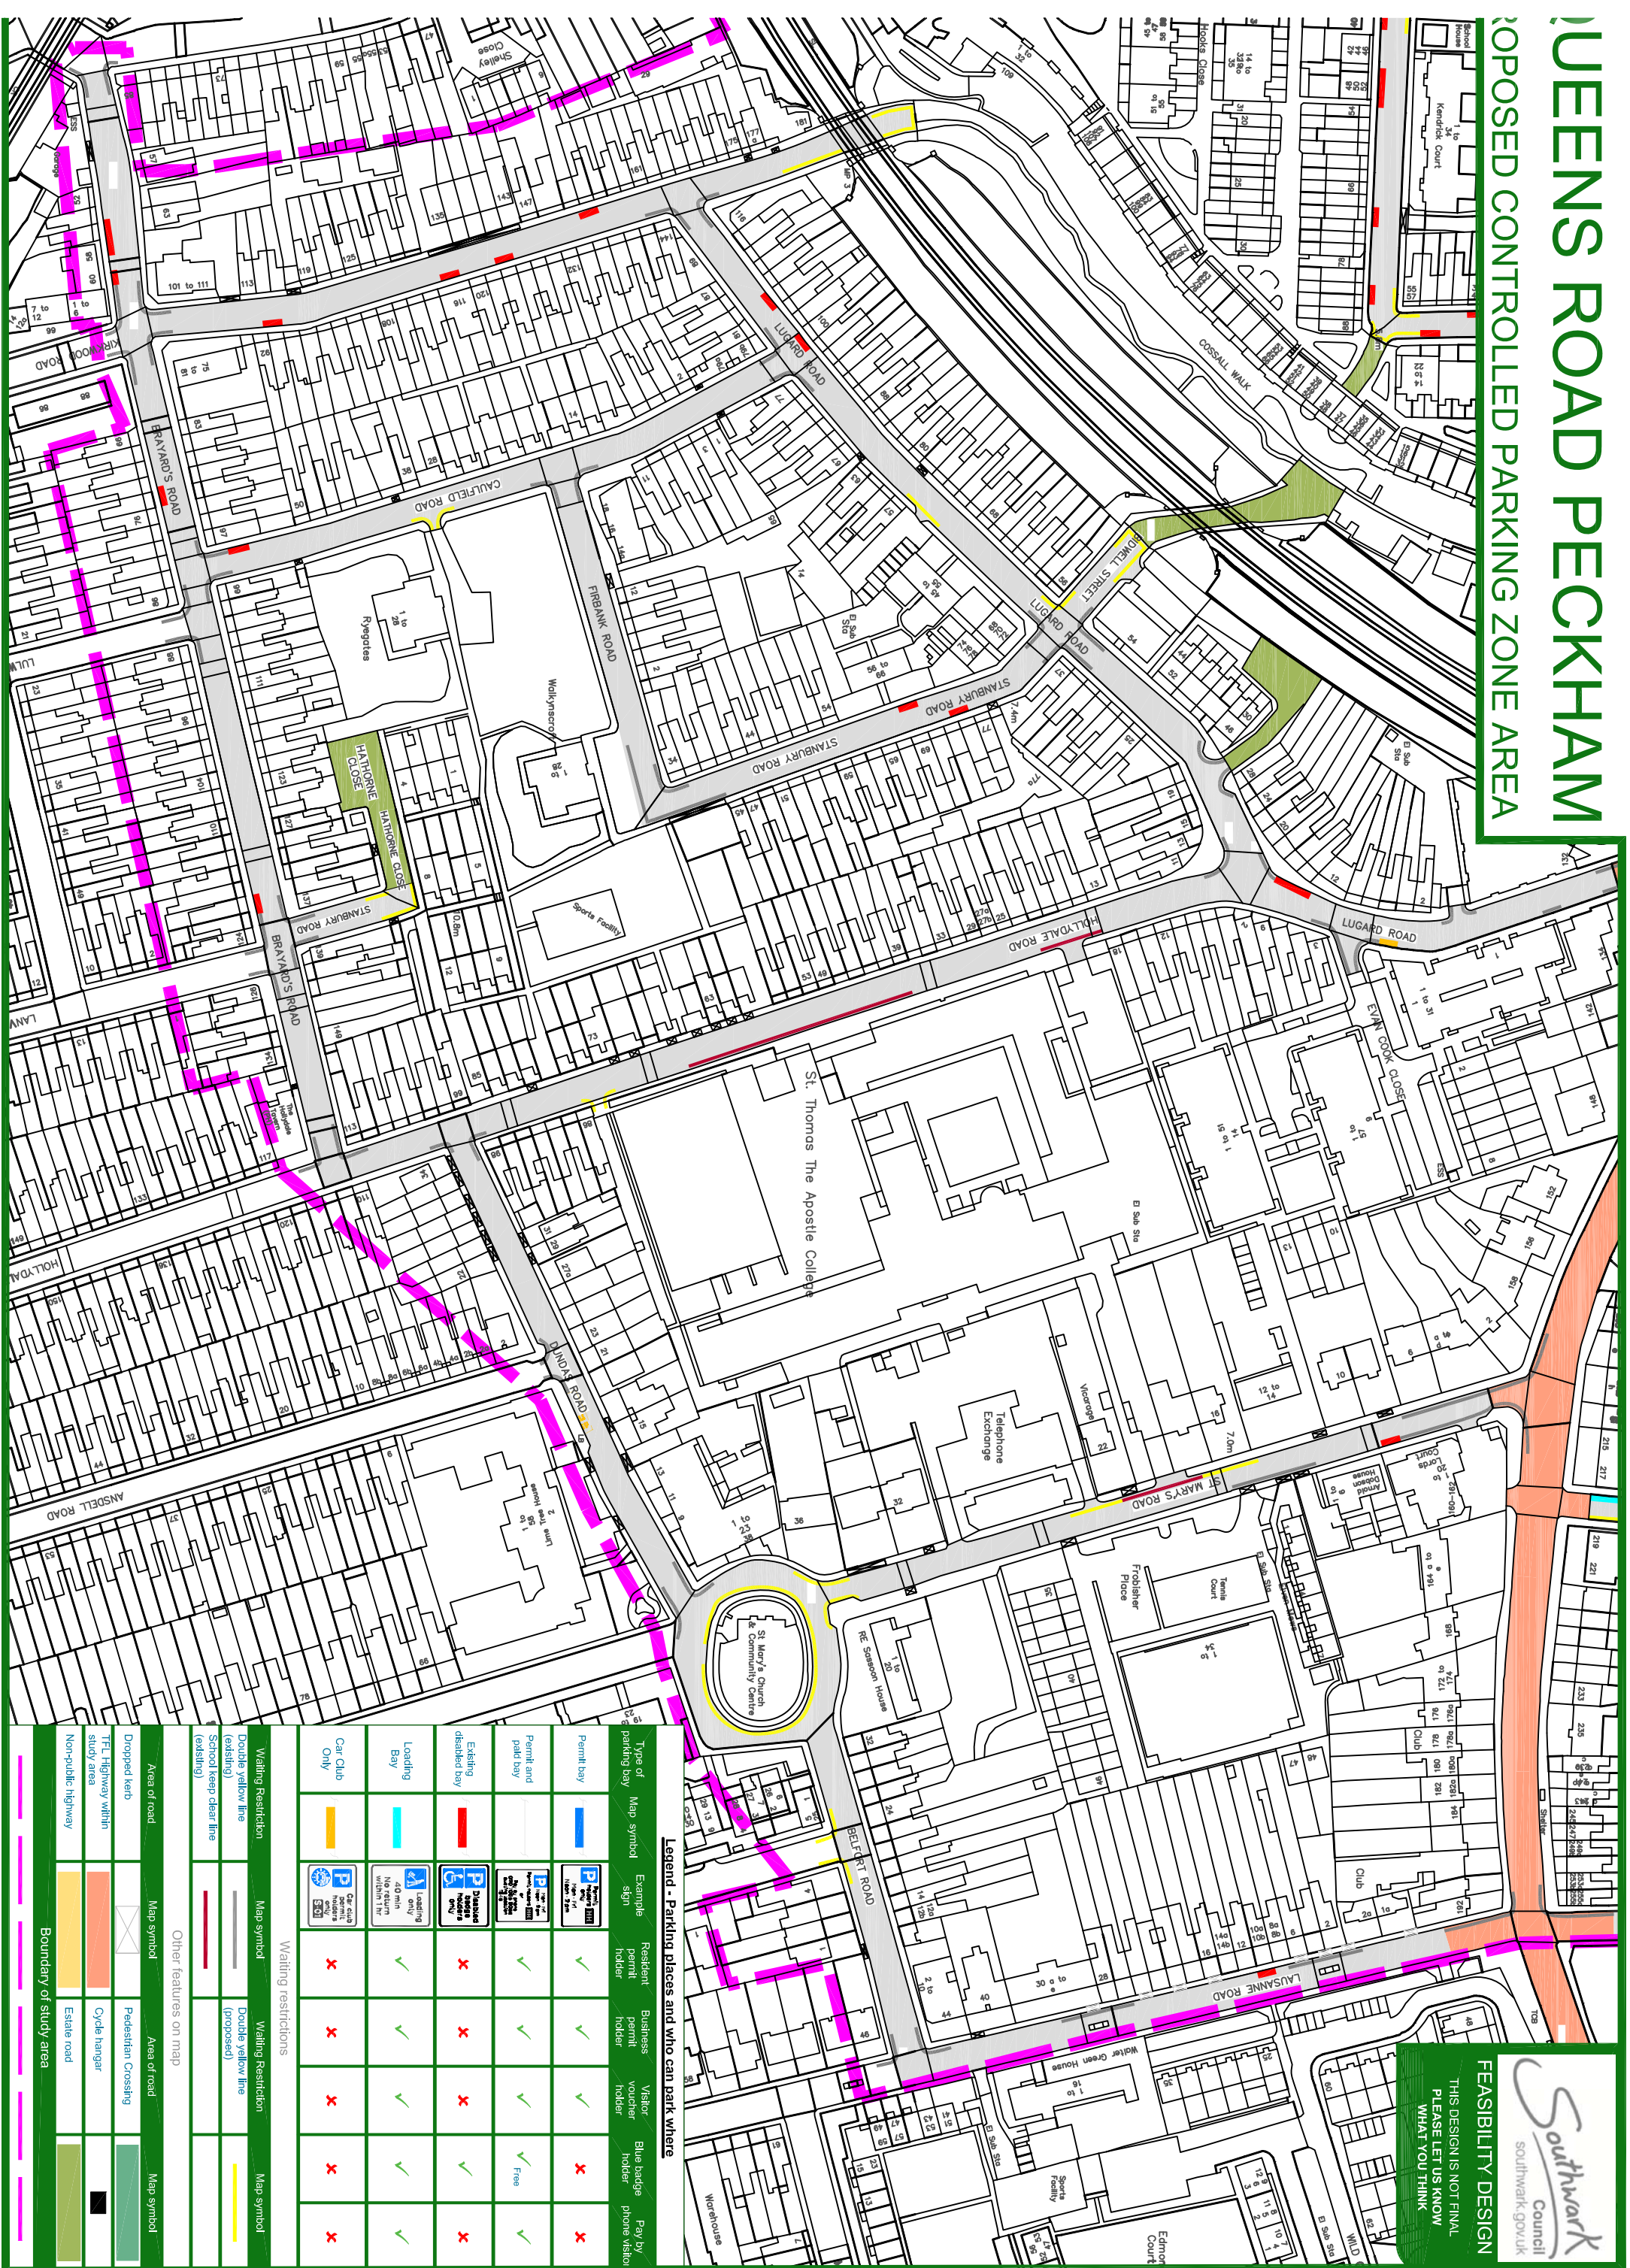

QUEENS ROAD PECKHAM

PROPOSED CONTROLLED PARKING ZONE AREA

Southwark Council
southwark.gov.uk

FEASIBILITY DESIGN
THIS DESIGN IS NOT FINAL
PLEASE LET US KNOW
WHAT YOU THINK

Legend - Parking places and who can park where

Type of parking bay	Map symbol	Example sign	Resident permit holder	Business permit holder	Visitor voucher holder	Blue badge holder	Pay by phone visitor
Permit bay			✓	✓	✓	✓	✗
Permit and paid bay			✓	✓	✓	Free	✓
Existing disabled bay			✗	✗	✗	✓	✗
Loading Bay			✓	✓	✓	✓	✓
Car/Club OHV			✗	✗	✗	✗	✗

Waiting restrictions		Other features on map	
Waiting Restriction Double yellow line (existing)		Waiting Restriction Double yellow line (proposed)	
School keep clear line (existing)		Area of road	
Area of road		Map symbol	
Dropped kerb		Pedestrian Crossing	
TFL Highway within study area		Cycle hanger	
Non-public highway		Estate road	
Boundary of study area		Boundary of study area