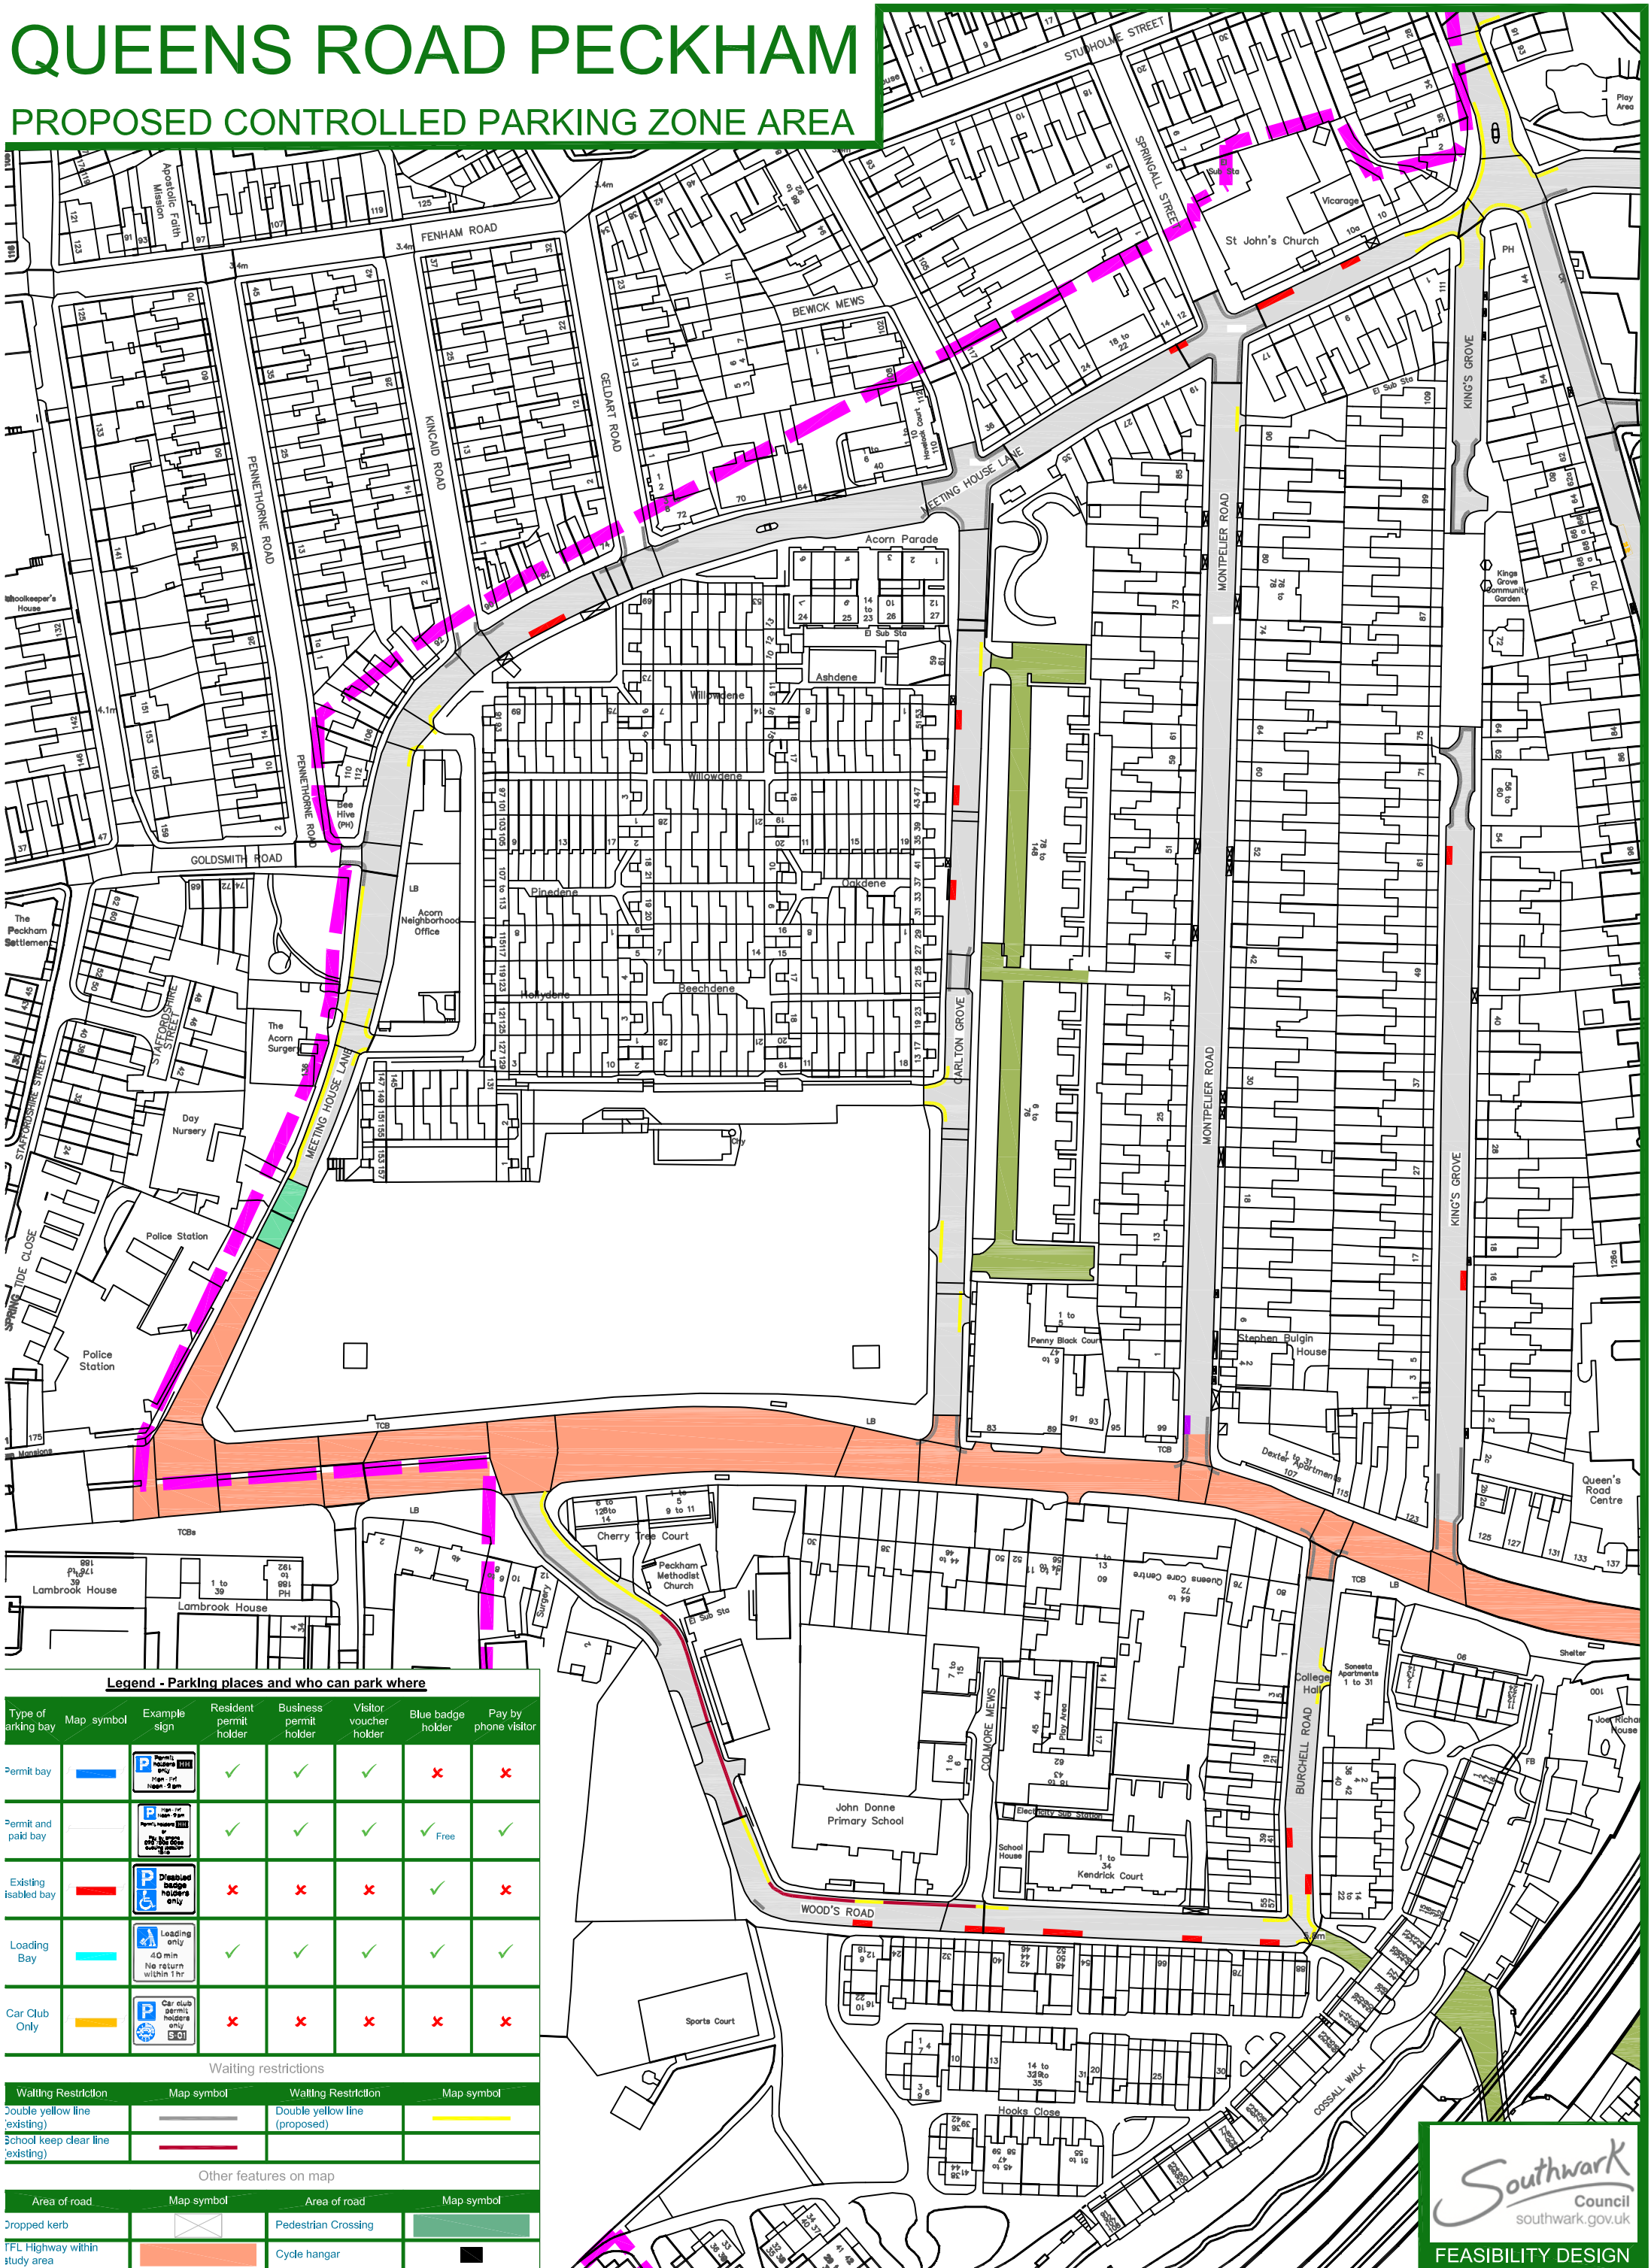

QUEENS ROAD PECKHAM

PROPOSED CONTROLLED PARKING ZONE AREA

Legend - Parking places and who can park where							
Type of parking bay	Map symbol	Example sign	Resident permit holder	Business permit holder	Visitor voucher holder	Blue badge holder	Pay by phone visitor
Permit bay			✓	✓	✓	✗	✗
Permit and paid bay			✓	✓	✓	Free	✓
Existing disabled bay			✗	✗	✗	✓	✗
Loading Bay			✓	✓	✓	✓	✓
Car Club Only			✗	✗	✗	✗	✗

Waiting restrictions			
Waiting Restriction	Map symbol	Waiting Restriction	Map symbol
Double yellow line (existing)		Double yellow line (proposed)	
School keep clear line (existing)			

Other features on map			
Area of road	Map symbol	Area of road	Map symbol
Dropped kerb		Pedestrian Crossing	
IFL Highway within study area		Cycle hangar	

Waiting restrictions			
Waiting Restriction	Map symbol	Waiting Restriction	Map symbol
Double yellow line (existing)		Double yellow line (proposed)	
School keep clear line (existing)			

Other features on map			
Area of road	Map symbol	Area of road	Map symbol
Dropped kerb		Pedestrian Crossing	
TFL Highway within study area		Cycle hangar	
Non-public highway		Estate road	