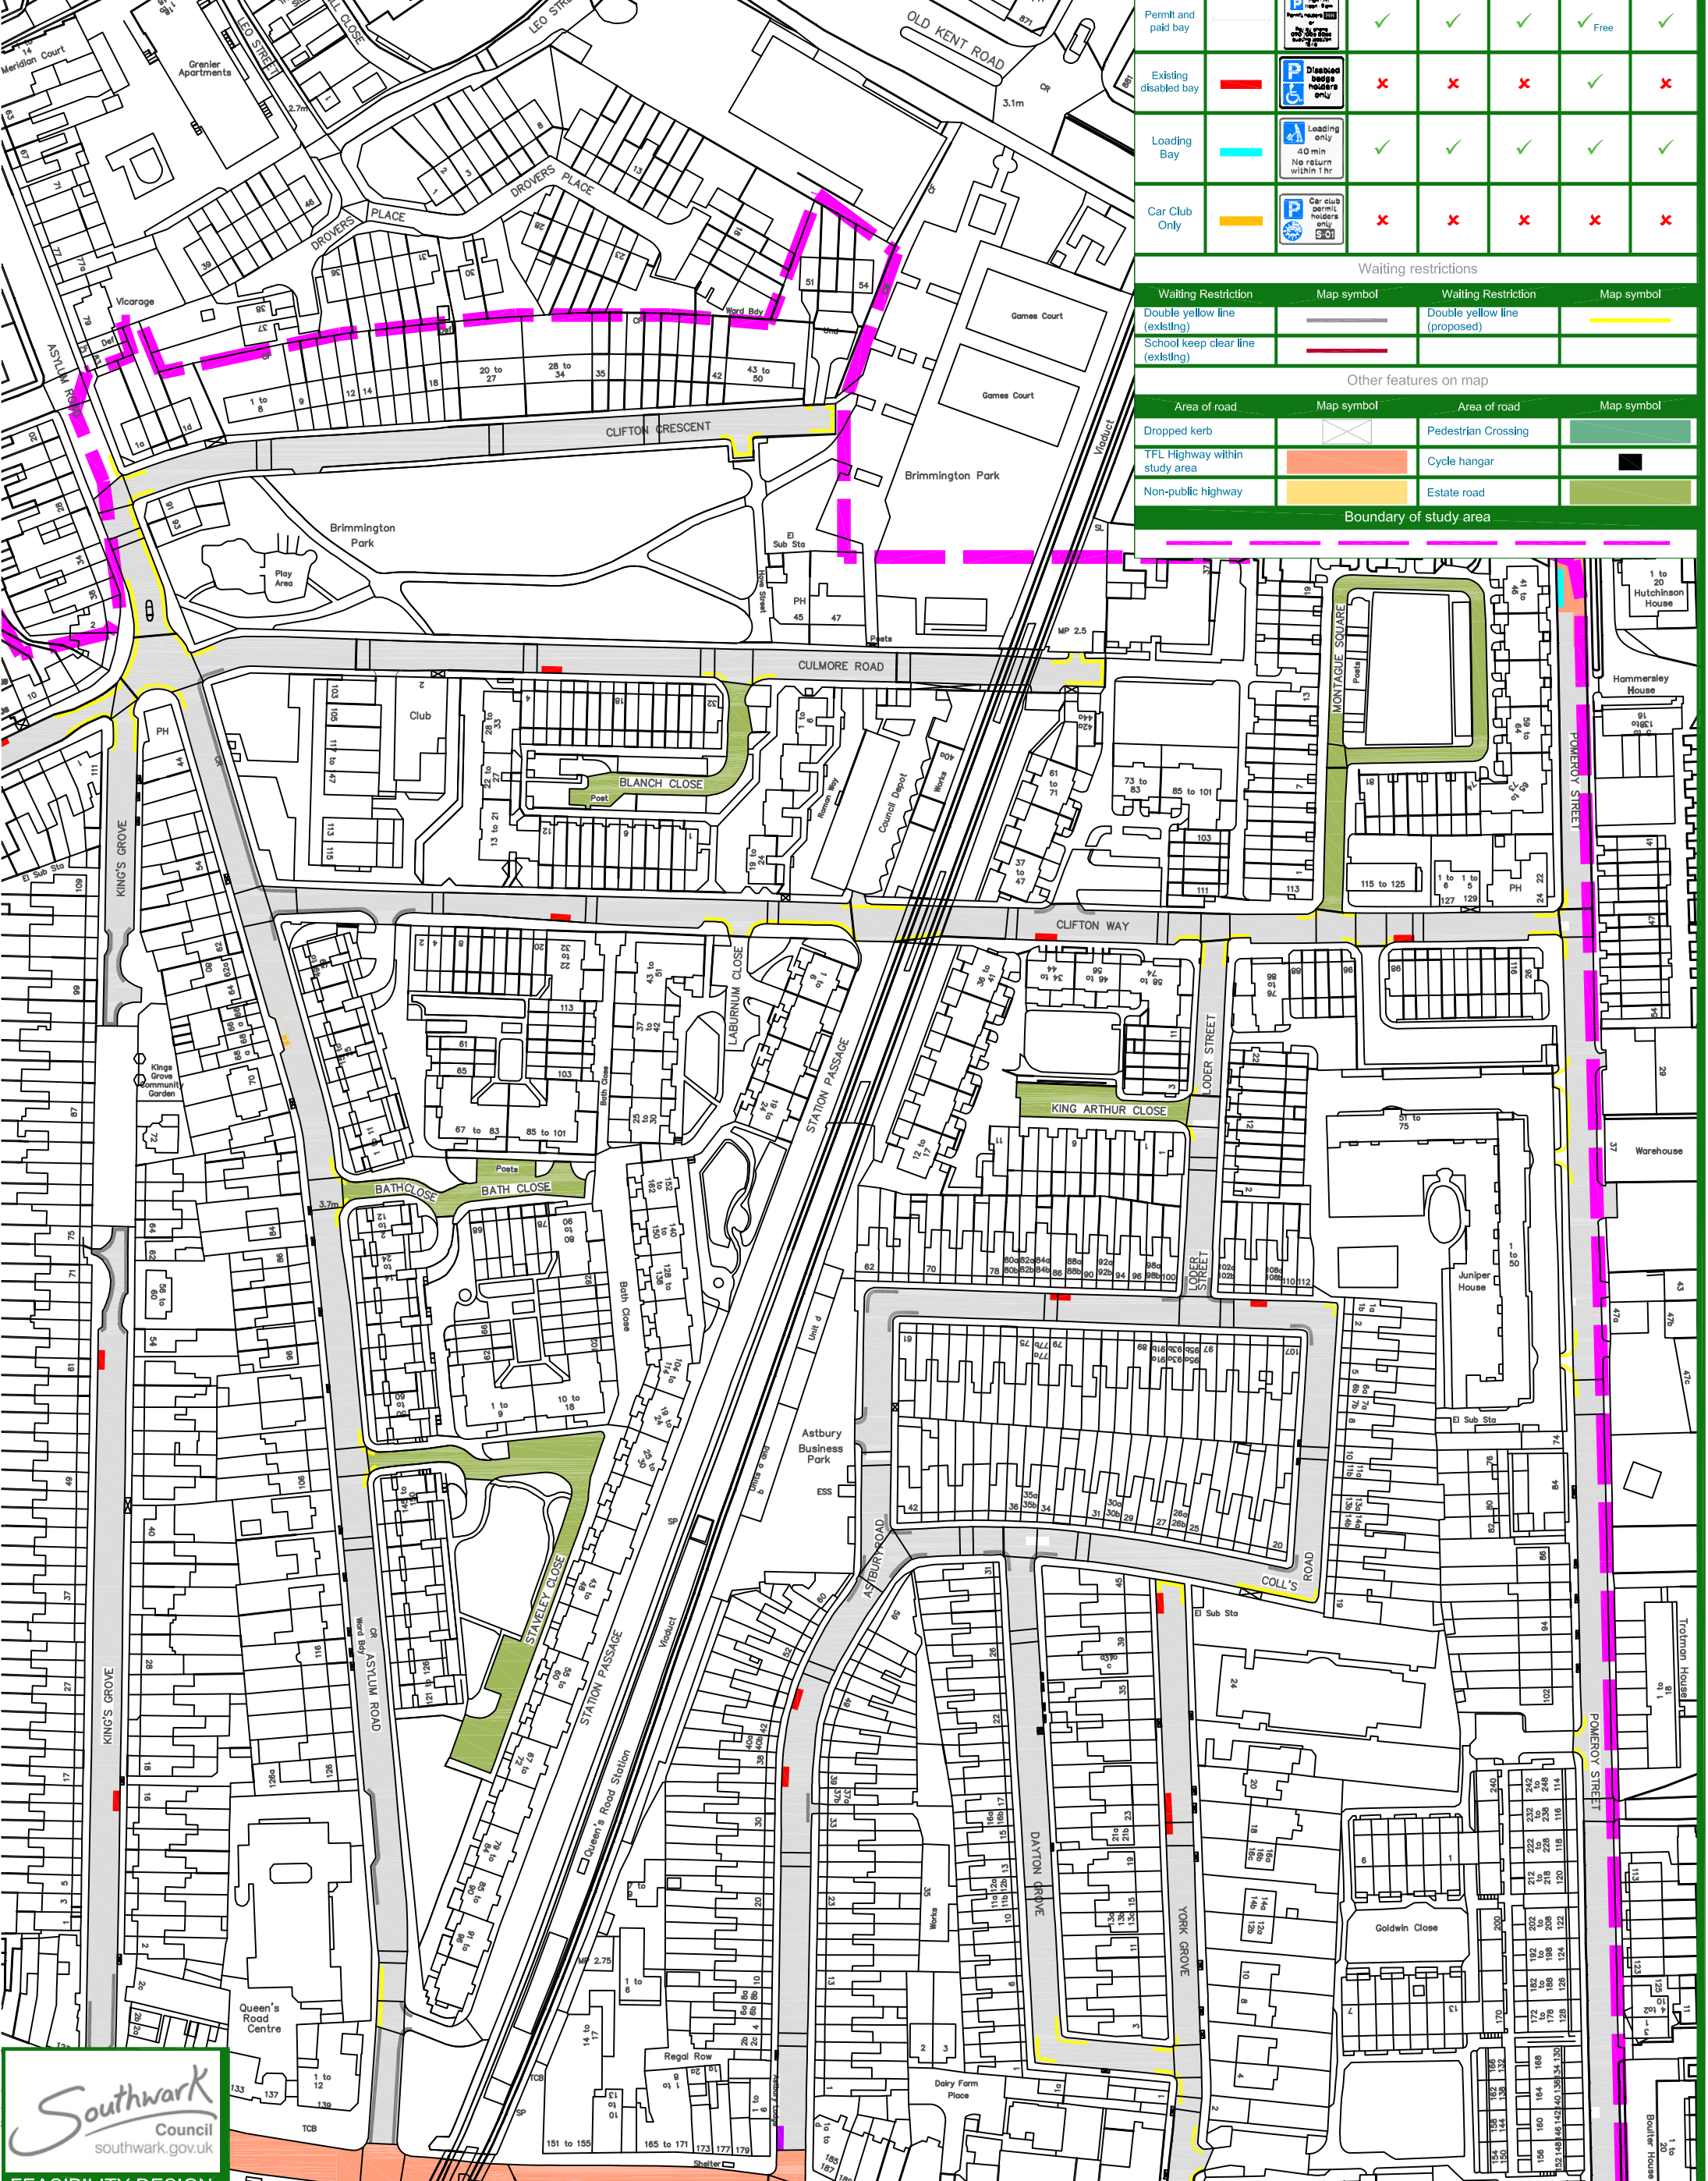

QUEENS ROAD PECKHAM

PROPOSED CONTROLLED PARKING ZONE AREA

Legend - Parking places and who can park where							
Type of parking bay	Map symbol	Example sign	Resident permit holder	Business permit holder	Visitor voucher holder	Blue badge holder	Pay by phone visitor
Permit bay			✓	✓	✓	✗	✗
Permit and paid bay			✓	✓	✓	Free	✓
Existing disabled bay			✗	✗	✗	✓	✗
Loading Bay			✓	✓	✓	✓	✓
Car Club Only			✗	✗	✗	✗	✗

Waiting restrictions			
Waiting Restriction	Map symbol	Waiting Restriction	Map symbol
Double yellow line (existing)		Double yellow line (proposed)	
School keep clear line (existing)			

Other features on map			
Area of road	Map symbol	Area of road	Map symbol
Dropped kerb		Pedestrian Crossing	
IFL Highway within study area		Cycle hangar	

Waiting restrictions			
Waiting Restriction	Map symbol	Waiting Restriction	Map symbol
Double yellow line (existing)		Double yellow line (proposed)	
School keep clear line (existing)			

Other features on map			
Area of road	Map symbol	Area of road	Map symbol
Dropped kerb		Pedestrian Crossing	
TFL Highway within study area		Cycle hangar	
Non-public highway		Estate road	